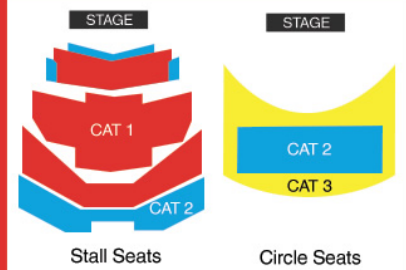

## SEATING PLAN

Please check your tickets for the correct date and time!

ADDITIONAL 7.15pm SHOWS!

**4-for-3 Family Special Available**  
 BUY 3 tickets and GET 1 Free! All tickets must be for the same show time and category. Bookings can be made online, on the phone or at any SISTIC outlet.