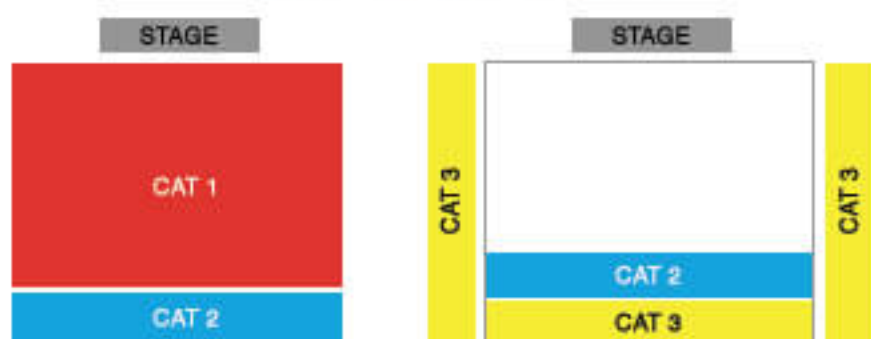

# KC ARTS CENTRE – HOME OF SRT

DATE	10am	12noon	3pm	5pm	7.15pm
WED January 24 <sup>th</sup>	PERFORMANCES FOR SCHOOLS ARE AVAILABLE DURING WEEKDAY MORNINGS.				
THU January 25 <sup>th</sup>	PLEASE CALL 6235 3817				
FRI January 26 <sup>th</sup>	FOR MORE INFORMATION				
SAT January 27 <sup>th</sup>					
SUN January 28 <sup>th</sup>					
WED January 31 <sup>st</sup>	WEEKDAY MORNING PERFORMANCES FOR SCHOOLS AVAILABLE. CONTACT 6235 3817				
THU February 1 <sup>st</sup>	OR SCHOOLS@KIDSFEST.COM.SG				
FRI February 2 <sup>nd</sup>	TO BOOK NOW!				
SAT February 3 <sup>rd</sup>					
SUN February 4 <sup>th</sup>					

## SEATING PLAN

## TICKET PRICES

CAT 1	\$62
CAT 2	\$52
CAT 3	\$42

\*Ticket prices exclude booking fee  
All patrons must have their own ticket for admission, regardless of age.

**4-for-3 Family Special Available**  
BUY 3 tickets and GET 1 Free! All tickets must be for the same show time and category. Bookings can be made online, on the phone or at any SISTIC outlet.