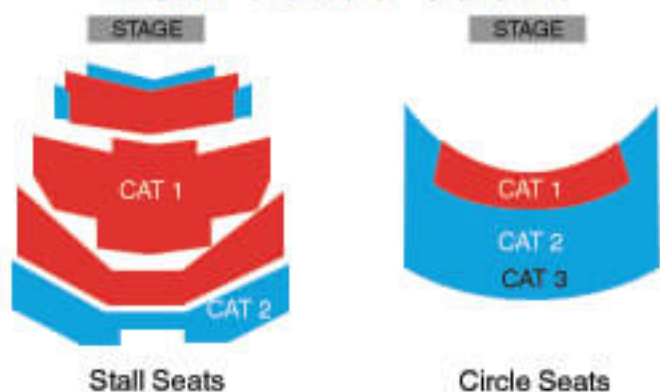

## SEATING PLAN

## TICKET PRICES

CAT 1	\$62
CAT 2	\$52
CAT 3	\$42

\*Ticket prices exclude booking fee  
All patrons must have their own ticket for admission, regardless of age.

**4-for-3 Family Special Available**  
BUY 3 tickets and GET 1 Free! All tickets must be for the same show time and category. Bookings can be made online, on the phone or at any SISTIC outlet.